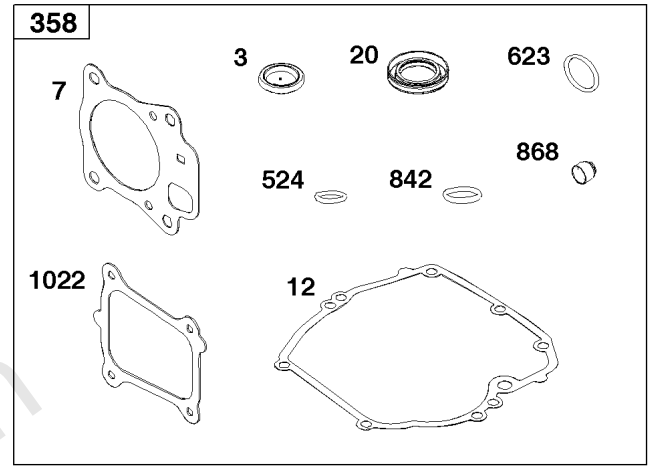

Controls Group

REF NO	PART NO	QTY	DESCRIPTION
188	793480	1	SCREW -(Control Bracket)
202	597286	1	LINK, Mechanical Governor
209	597440	1	SPRING, Governor
222	596754	1	BRACKET, Control
227	595284	1	LEVER, Governor Control
347	592694	1	SWITCH, Rocker
356	-----	1	WIRE, Stop -(Part information located in Flywheel/Ignition/Starter Group.)
401	597287	1	LINK, Actuator
505	597312	1	NUT -(Governor Control Lever)
562	793514	1	BOLT -(Governor Control Lever)
578	597292	1	WIRE ASSEMBLY

Not For Reproduction

Crankshaft Group

REF NO	PART NO	QTY	DESCRIPTION
16	597302	1	CRANKSHAFT
24	222698S	1	KEY, Flywheel
25	590404	1	PISTON ASSEMBLY -(Standard)
25	590405	1	PISTON ASSEMBLY -(.020 Oversize)
26	590402	1	SET, Ring -(Standard)
26	590403	2	SET, Ring -(.020 Oversize)
27	691588	1	LOCK, Piston Pin
28	298909	1	PIN. Piston
29	796470	1	ROD, Connecting
32	691664	1	SCREW -(Connecting Rod)(Short)
32A	695759	1	SCREW -(Connecting Rod)()
46	694039	1	CAMSHAFT
741	797521	1	GEAR, Timing