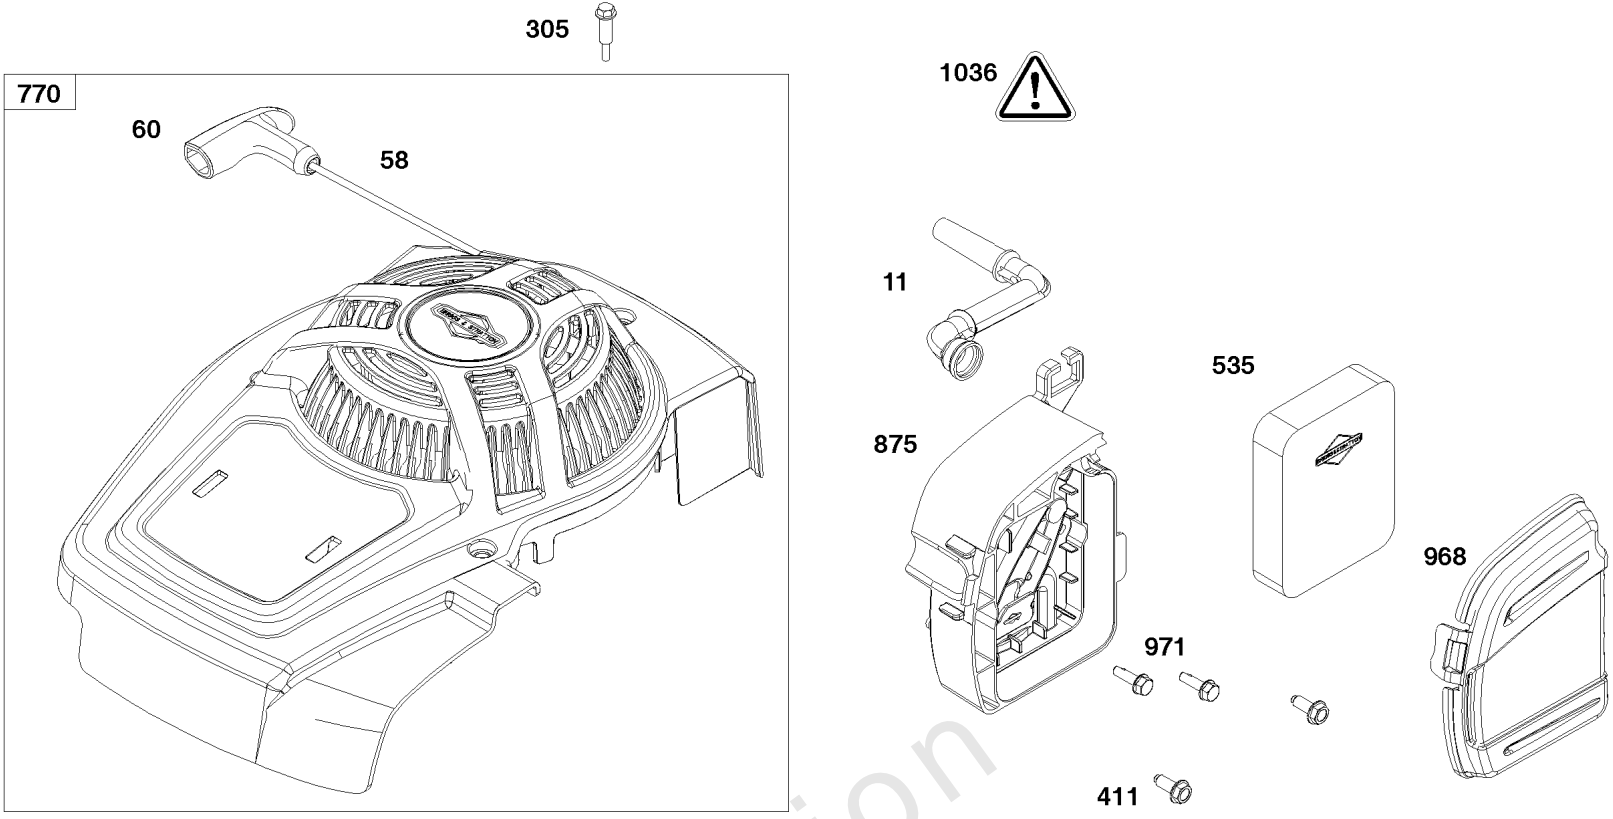

Not For
Reproduction

Not For
Reproduction

Blower Housing and Air Cleaner Group

REF NO	PART NO	QTY	DESCRIPTION
11	595283	1	TUBE, Breather
58	591108	1	ROPE, Starter
60	281434S	1	GRIP, Starter Rope
305	590586	3	SCREW -(Blower Housing)
411	793480	2	SCREW
535	595297	1	FILTER, Air Cleaner Foam
770	597279	1	BLOWER HOUSING/REWIND
875	597291	1	BASE, Air Cleaner
968	595294	1	COVER, Air Cleaner
971	590552	2	SCREW -(Air Cleaner Base to Carburetor/Throttle Body)
1036	-----	1	LABEL, Emissions -(Available from a Briggs & Stratton Authorized Dealer)

Not For Reproduction

Carburetor Group

REF NO	PART NO	QTY	DESCRIPTION
104	590558	1	PIN, Float Hinge
105	594581	1	VALVE, Float Needle
117	597304	1	JET, Main -(Standard)
118	597305	1	JET, Main -(High Altitude)
121	594636	1	KIT, Carburetor Overhaul
122	590549	1	SPACER, Carburetor
125	597306	1	CARBURETOR
133	591120	1	FLOAT, Carburetor
137	594633	1	GASKET, Float Bowl
163	799580	1	GASKET, Air Cleaner
217	590740	1	SPRING, Choke Return
493	593330	1	BRACKET, Mounting -(Crankcase Cover/Sump or Cylinder Assembly)
623	799581	1	SEAL, O-Ring -(Carburetor Spacer)
729	594752	1	CLIP, Wire
951	591104	1	LEVER, Choke
975	594632	1	BOWL, Float
1127	590554	2	SCREW -(Float Bowl to Carburetor Body)
1218	270344S	1	SEAL, O-Ring -(Carburetor)
1218A	697478	1	RETAINER, Seal
1238	590562	2	SCREW -(Carburetor Spacer)