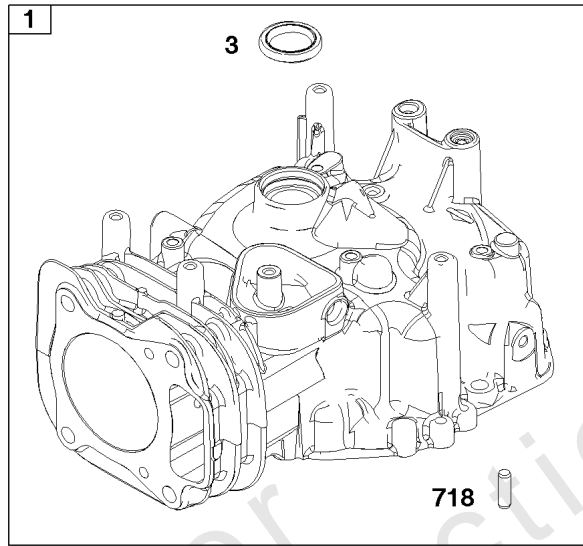

Controls Group

REF NO	PART NO	QTY	DESCRIPTION
188	793480	1	SCREW -(Control Bracket)
202	597286	1	LINK, Mechanical Governor
209	597440	1	SPRING, Governor
222	596754	1	BRACKET, Control
227	595284	1	LEVER, Governor Control
347	592694	1	SWITCH, Rocker
356	-----	1	WIRE, Stop -(Part information located in Flywheel/Ignition/Starter Group.)
401	597287	1	LINK, Actuator
505	597312	1	NUT -(Governor Control Lever)
562	793514	1	BOLT -(Governor Control Lever)
578	597292	1	WIRE ASSEMBLY

Not For Reproduction

Crankshaft Group

REF NO	PART NO	QTY	DESCRIPTION
16	597302	1	CRANKSHAFT
24	222698S	1	KEY, Flywheel
25	590404	1	PISTON ASSEMBLY -(Standard)
25	590405	1	PISTON ASSEMBLY -(.020 Oversize)
26	590402	1	SET, Ring -(Standard)
26	590403	2	SET, Ring -(.020 Oversize)
27	691588	1	LOCK, Piston Pin
28	298909	1	PIN. Piston
29	796470	1	ROD, Connecting
32	691664	1	SCREW -(Connecting Rod)(Short)
32A	695759	1	SCREW -(Connecting Rod)()
46	694039	1	CAMSHAFT
741	797521	1	GEAR, Timing