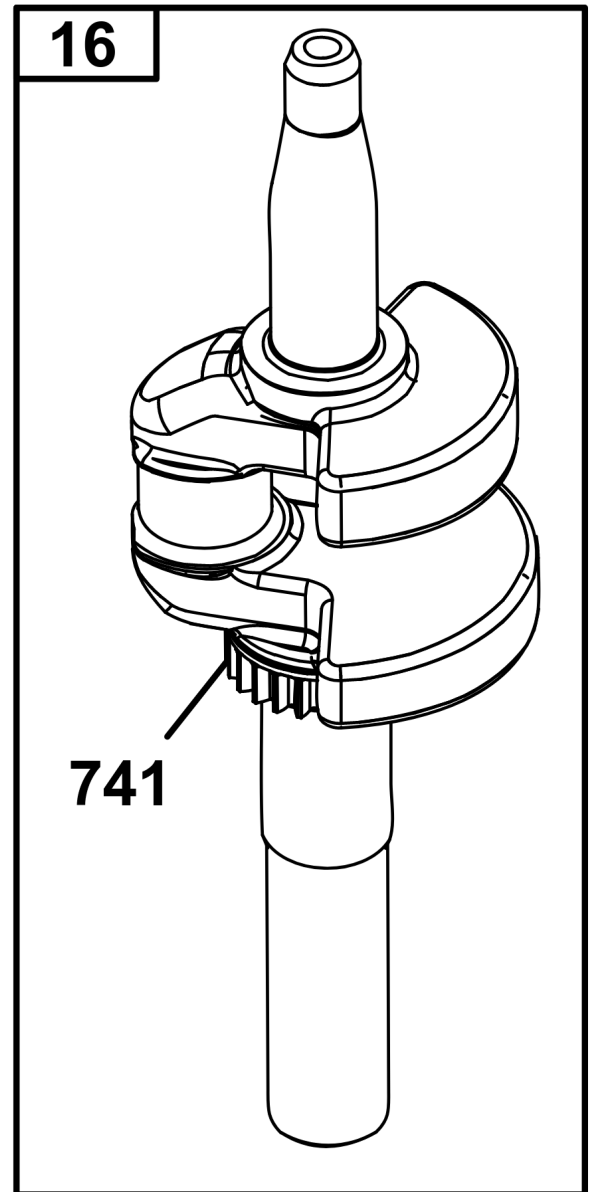

Not For Reproduction

Carburetor Group

REF NO	PART NO	QTY	DESCRIPTION
104	590558	1	PIN, Float Hinge
105	594581	1	VALVE, Float Needle
117	597304	1	JET, Main -(Standard)
118	597305	1	JET, Main -(High Altitude)
121	594636	1	KIT, Carburetor Overhaul
122	590549	1	SPACER, Carburetor
125	597306	1	CARBURETOR
133	591120	1	FLOAT, Carburetor
137	594633	1	GASKET, Float Bowl
163	799580	1	GASKET, Air Cleaner
217	590740	1	SPRING, Choke Return
493	593330	1	BRACKET, Mounting -(Crankcase Cover/Sump or Cylinder Assembly)
623	799581	1	SEAL, O-Ring -(Carburetor Spacer)
729	594752	1	CLIP, Wire
951	591104	1	LEVER, Choke
975	594632	1	BOWL, Float
1127	590554	2	SCREW -(Float Bowl to Carburetor Body)
1218	270344S	1	SEAL, O-Ring -(Carburetor)
1218A	697478	1	RETAINER, Seal
1238	590562	2	SCREW -(Carburetor Spacer)

Controls Group

REF NO	PART NO	QTY	DESCRIPTION
188	793480	1	SCREW -(Control Bracket)
202	597286	1	LINK, Mechanical Governor
209	597440	1	SPRING, Governor
222	596754	1	BRACKET, Control
227	595284	1	LEVER, Governor Control
347	592694	1	SWITCH, Rocker
356	-----	1	WIRE, Stop -(Part information located in Flywheel/Ignition/Starter Group.)
401	597287	1	LINK, Actuator
505	597312	1	NUT -(Governor Control Lever)
562	793514	1	BOLT -(Governor Control Lever)
578	597292	1	WIRE ASSEMBLY

Not For Reproduction

Crankshaft Group

REF NO	PART NO	QTY	DESCRIPTION
16	597302	1	CRANKSHAFT
24	222698S	1	KEY, Flywheel
25	590404	1	PISTON ASSEMBLY -(Standard)
25	590405	1	PISTON ASSEMBLY -(.020 Oversize)
26	590402	1	SET, Ring -(Standard)
26	590403	2	SET, Ring -(.020 Oversize)
27	691588	1	LOCK, Piston Pin
28	298909	1	PIN. Piston
29	796470	1	ROD, Connecting
32	691664	1	SCREW -(Connecting Rod)(Short)
32A	695759	1	SCREW -(Connecting Rod)()
46	694039	1	CAMSHAFT
741	797521	1	GEAR, Timing