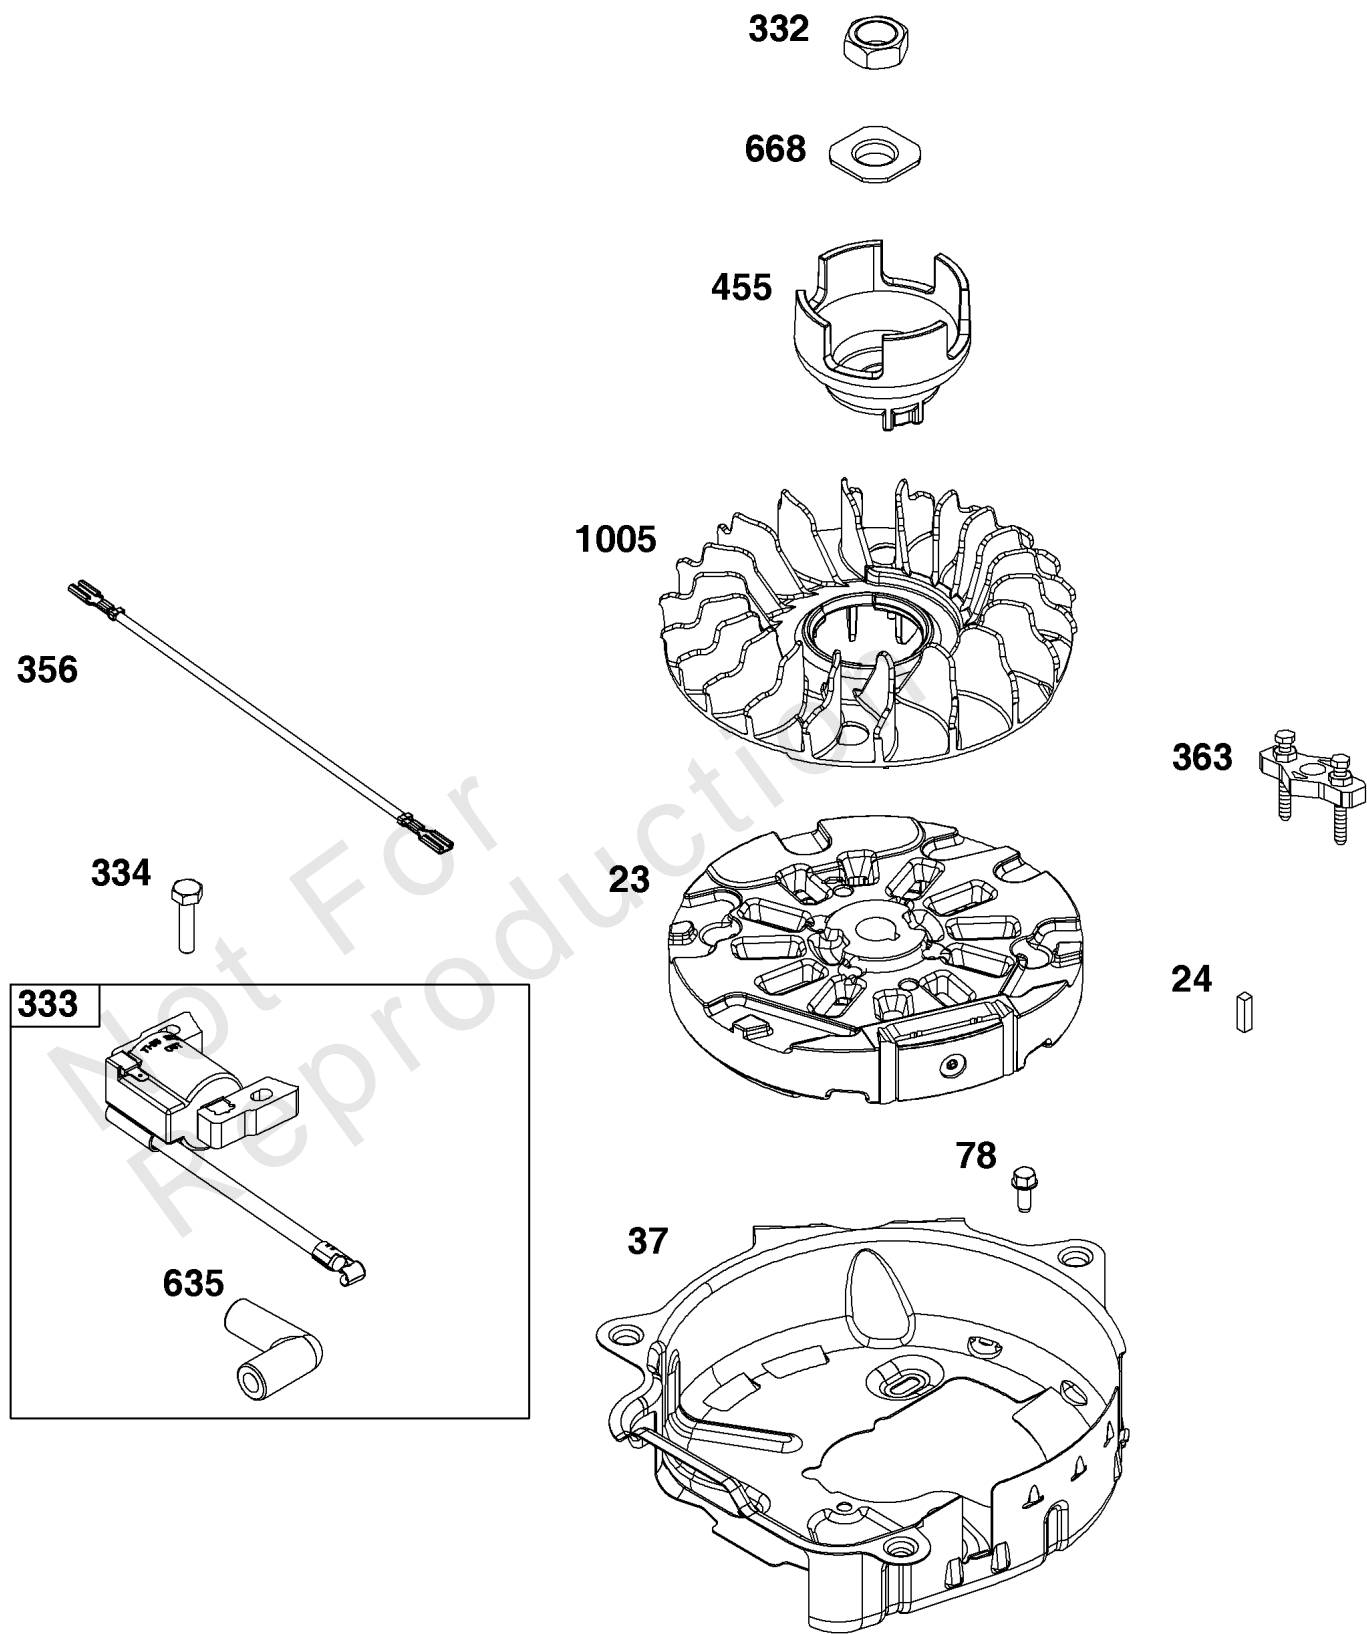

Flywheel , Ignition, & Starter Group

REF NO	PART NO	QTY	DESCRIPTION
23	597277	1	FLYWHEEL
24	-----	1	KEY, Flywheel -(Part information located in Crankshaft Group.)
37	595290	1	HOUSING, Blower
78	793480	5	SCREW -(Flywheel Guard)
332	690662	1	NUT -(Flywheel)
333	595291	1	ARMATURE, Magneto
334	793454	2	SCREW -(Magneto Armature)
356	597293	1	WIRE, Stop
363	19203	1	PULLER, Flywheel
455	593960	1	CUP, Flywheel
635	692076	1	BOOT, Spark Plug
668	590546	1	SPACER -(Flywheel)
1005	597278	1	FAN, Flywheel

Not For Reproduction