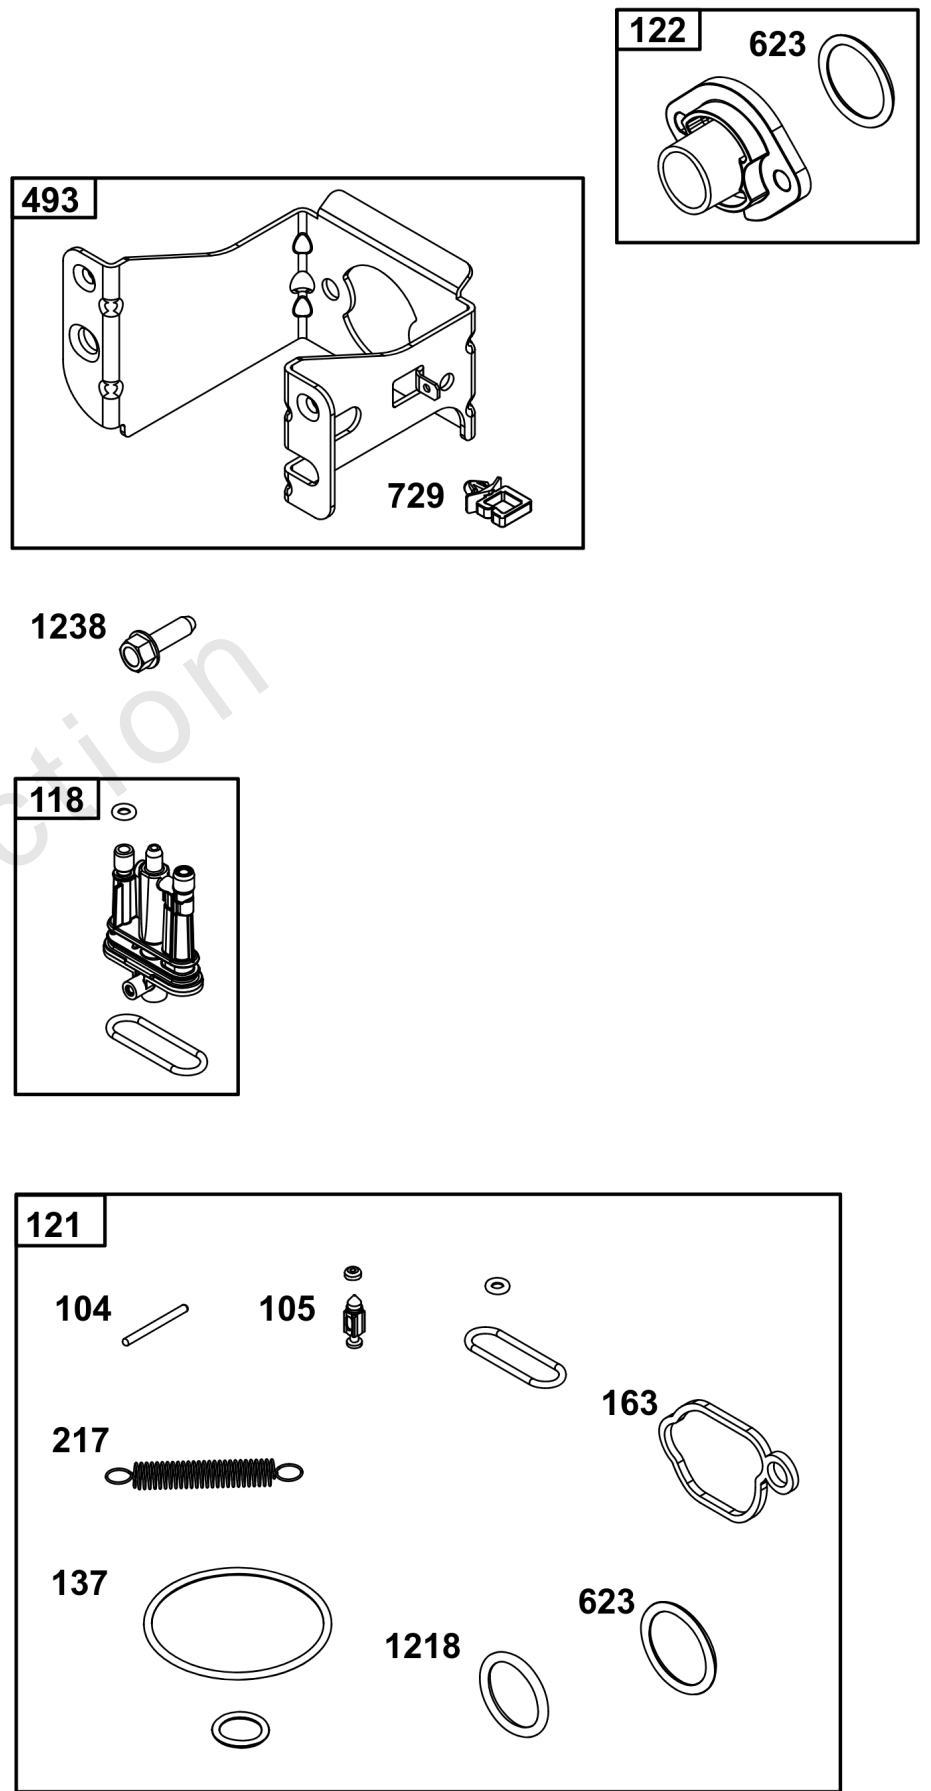

Not For Reproduction

Carburetor Group

REF NO	PART NO	QTY	DESCRIPTION
104	590558	1	PIN, Float Hinge
105	594581	1	VALVE, Float Needle
117	597304	1	JET, Main -(Standard)
118	597305	1	JET, Main -(High Altitude)
121	594636	1	KIT, Carburetor Overhaul
122	590549	1	SPACER, Carburetor
125	597306	1	CARBURETOR
133	591120	1	FLOAT, Carburetor
137	594633	1	GASKET, Float Bowl
163	799580	1	GASKET, Air Cleaner
217	590740	1	SPRING, Choke Return
493	593330	1	BRACKET, Mounting -(Crankcase Cover/Sump or Cylinder Assembly)
623	799581	1	SEAL, O-Ring -(Carburetor Spacer)
729	594752	1	CLIP, Wire
951	591104	1	LEVER, Choke
975	594632	1	BOWL, Float
1127	590554	2	SCREW -(Float Bowl to Carburetor Body)
1218	270344S	1	SEAL, O-Ring -(Carburetor)
1218A	697478	1	RETAINER, Seal
1238	590562	2	SCREW -(Carburetor Spacer)

Controls Group

REF NO	PART NO	QTY	DESCRIPTION
188	793480	1	SCREW -(Control Bracket)
202	597286	1	LINK, Mechanical Governor
209	597440	1	SPRING, Governor
222	596754	1	BRACKET, Control
227	595284	1	LEVER, Governor Control
347	592694	1	SWITCH, Rocker
356	-----	1	WIRE, Stop -(Part information located in Flywheel/Ignition/Starter Group.)
401	597287	1	LINK, Actuator
505	597312	1	NUT -(Governor Control Lever)
562	793514	1	BOLT -(Governor Control Lever)
578	597292	1	WIRE ASSEMBLY

Not For Reproduction

Crankshaft Group

REF NO	PART NO	QTY	DESCRIPTION
16	597302	1	CRANKSHAFT
24	222698S	1	KEY, Flywheel
25	590404	1	PISTON ASSEMBLY -(Standard)
25	590405	1	PISTON ASSEMBLY -(.020 Oversize)
26	590402	1	SET, Ring -(Standard)
26	590403	2	SET, Ring -(.020 Oversize)
27	691588	1	LOCK, Piston Pin
28	298909	1	PIN. Piston
29	796470	1	ROD, Connecting
32	691664	1	SCREW -(Connecting Rod)(Short)
32A	695759	1	SCREW -(Connecting Rod)()
46	694039	1	CAMSHAFT
741	797521	1	GEAR, Timing