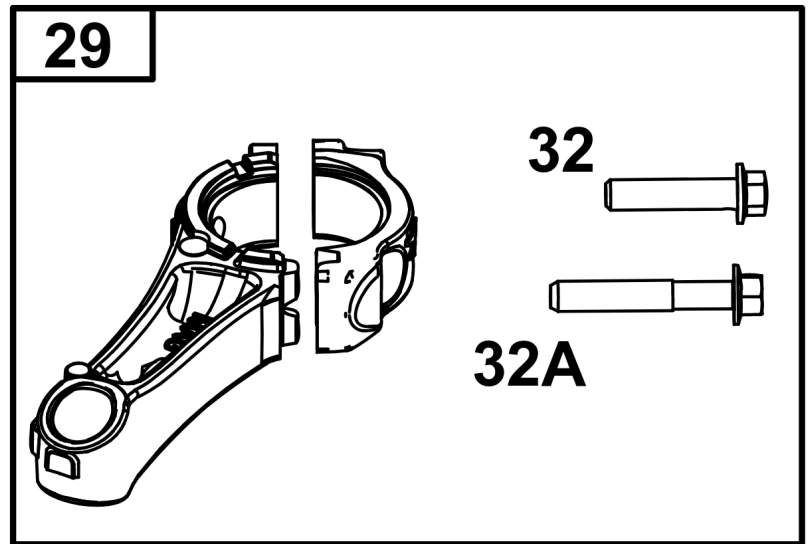

Not For Reproduction

Carburetor Group

REF NO	PART NO	QTY	DESCRIPTION
104	590558	1	PIN, Float Hinge
105	594581	1	VALVE, Float Needle
117	597304	1	JET, Main -(Standard)
118	597305	1	JET, Main -(High Altitude)
121	594636	1	KIT, Carburetor Overhaul
122	590549	1	SPACER, Carburetor
125	597306	1	CARBURETOR
133	591120	1	FLOAT, Carburetor
137	594633	1	GASKET, Float Bowl
163	799580	1	GASKET, Air Cleaner
217	590740	1	SPRING, Choke Return
493	593330	1	BRACKET, Mounting -(Crankcase Cover/Sump or Cylinder Assembly)
623	799581	1	SEAL, O-Ring -(Carburetor Spacer)
729	594752	1	CLIP, Wire
951	591104	1	LEVER, Choke
975	594632	1	BOWL, Float
1127	590554	2	SCREW -(Float Bowl to Carburetor Body)
1218	270344S	1	SEAL, O-Ring -(Carburetor)
1218A	697478	1	RETAINER, Seal
1238	590562	2	SCREW -(Carburetor Spacer)

Controls Group

REF NO	PART NO	QTY	DESCRIPTION
188	793480	1	SCREW -(Control Bracket)
202	597286	1	LINK, Mechanical Governor
209	597440	1	SPRING, Governor
222	596754	1	BRACKET, Control
227	595284	1	LEVER, Governor Control
347	592694	1	SWITCH, Rocker
356	-----	1	WIRE, Stop -(Part information located in Flywheel/Ignition/Starter Group.)
401	597287	1	LINK, Actuator
505	597312	1	NUT -(Governor Control Lever)
562	793514	1	BOLT -(Governor Control Lever)
578	597292	1	WIRE ASSEMBLY

Not For Reproduction

Crankshaft Group

REF NO	PART NO	QTY	DESCRIPTION
16	597302	1	CRANKSHAFT
24	222698S	1	KEY, Flywheel
25	590404	1	PISTON ASSEMBLY -(Standard)
25	590405	1	PISTON ASSEMBLY -(.020 Oversize)
26	590402	1	SET, Ring -(Standard)
26	590403	2	SET, Ring -(.020 Oversize)
27	691588	1	LOCK, Piston Pin
28	298909	1	PIN. Piston
29	796470	1	ROD, Connecting
32	691664	1	SCREW -(Connecting Rod)(Short)
32A	695759	1	SCREW -(Connecting Rod)()
46	694039	1	CAMSHAFT
741	797521	1	GEAR, Timing