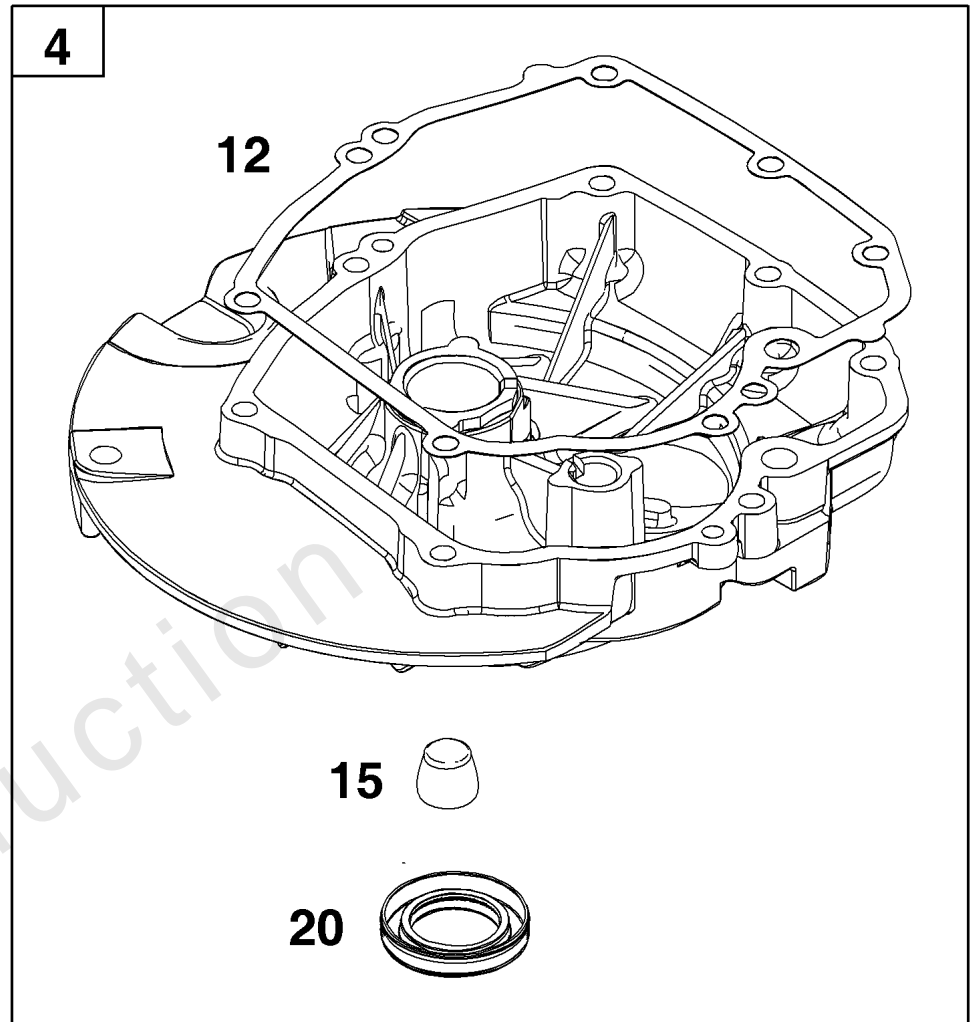

Service Parts & Tools Group

REF NO	PART NO	QTY	DESCRIPTION
121	594636	1	KIT, Carburetor Overhaul -(Service Kits may include extra parts not specific to this engine.)
358	597320	1	GASKET SET, Engine -(Service Kits may include extra parts not specific to this engine.)
363	19203	1	PULLER, Flywheel
383	19576S	1	WRENCH, Spark Plug
850	100106	1	SEALANT, Liquid

Not For Reproduction

718

22