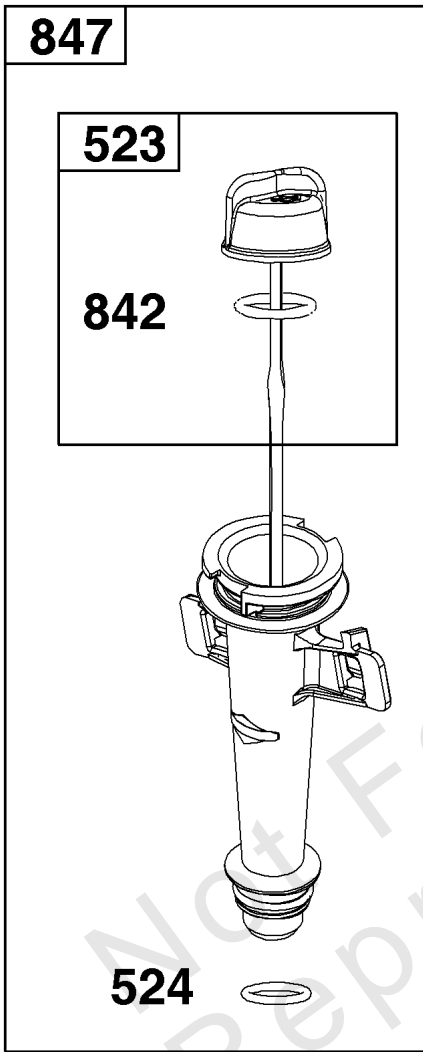

Service Parts & Tools Group

REF NO	PART NO	QTY	DESCRIPTION
121	594636	1	KIT, Carburetor Overhaul -(Service Kits may include extra parts not specific to this engine.)
358	597320	1	GASKET SET, Engine -(Service Kits may include extra parts not specific to this engine.)
363	19203	1	PULLER, Flywheel
383	19576S	1	WRENCH, Spark Plug
850	100106	1	SEALANT, Liquid

Not For Reproduction

718

22