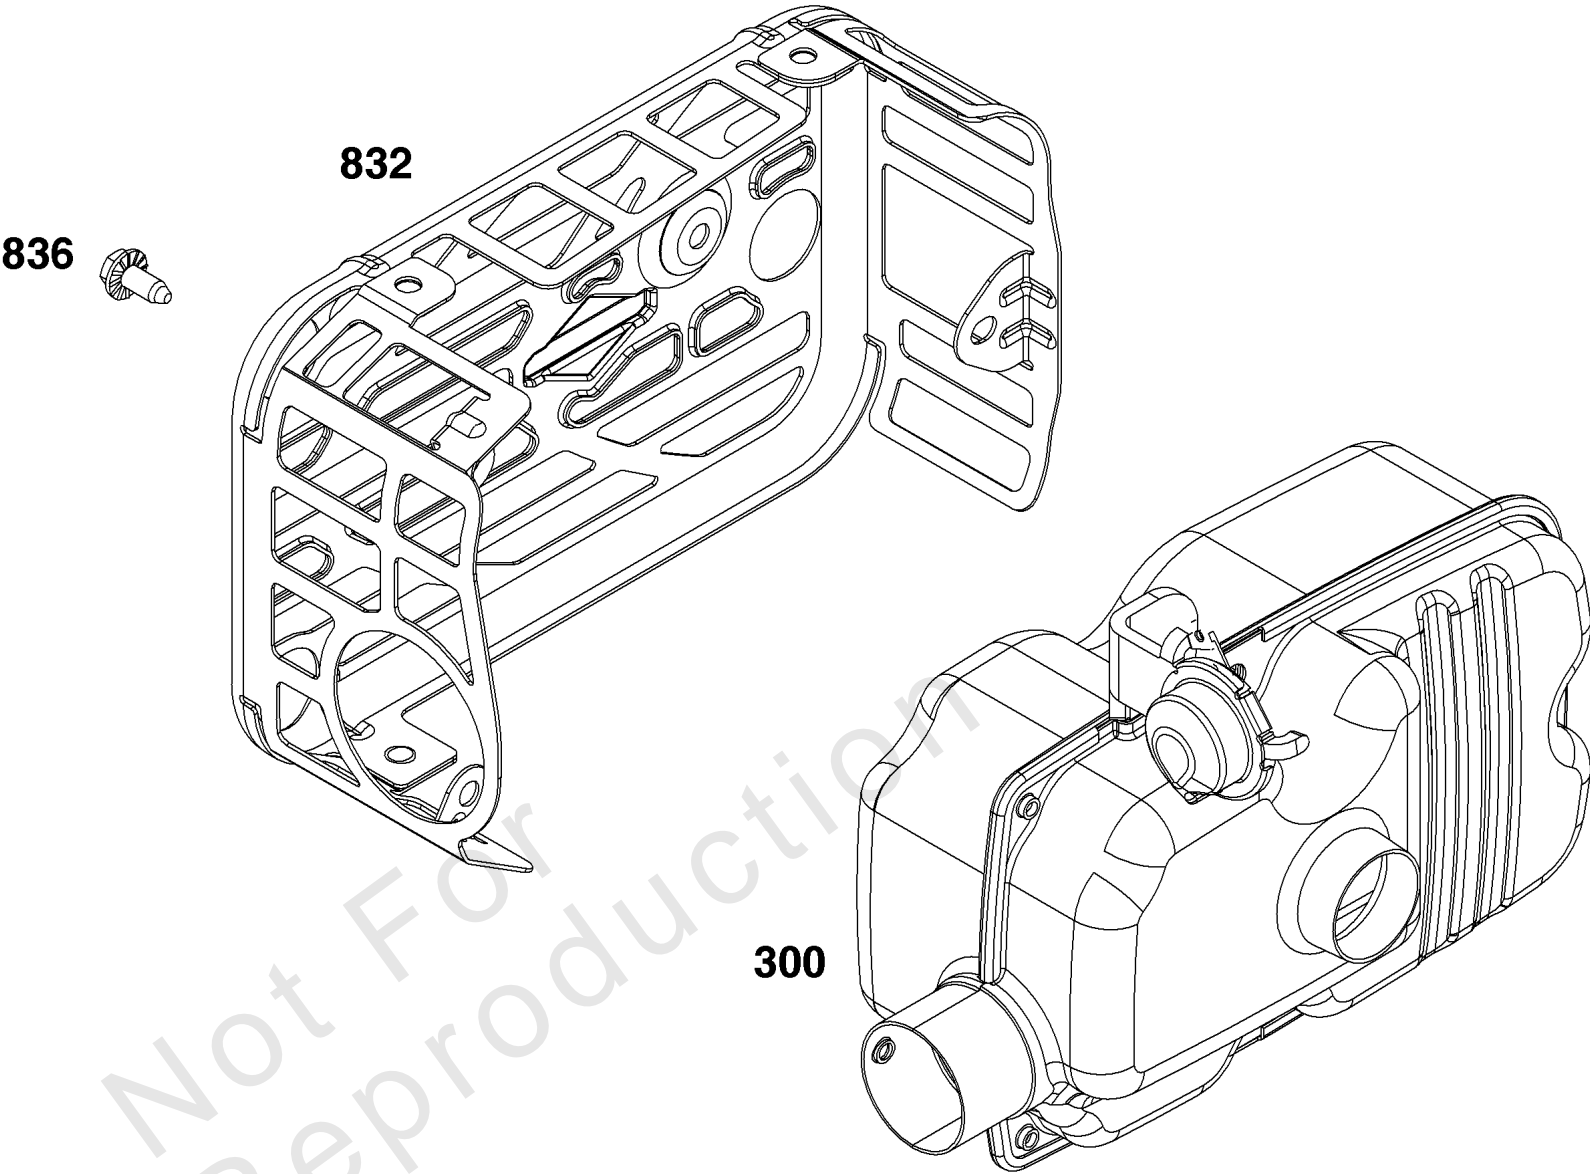

Exhaust Group

REF NO	PART NO	QTY	DESCRIPTION
300	597288	1	MUFFLER -(With Thermostat)
832	597405	1	GUARD, Muffler
836	690661	4	SCREW -(Muffler Guard)

Not For Reproduction