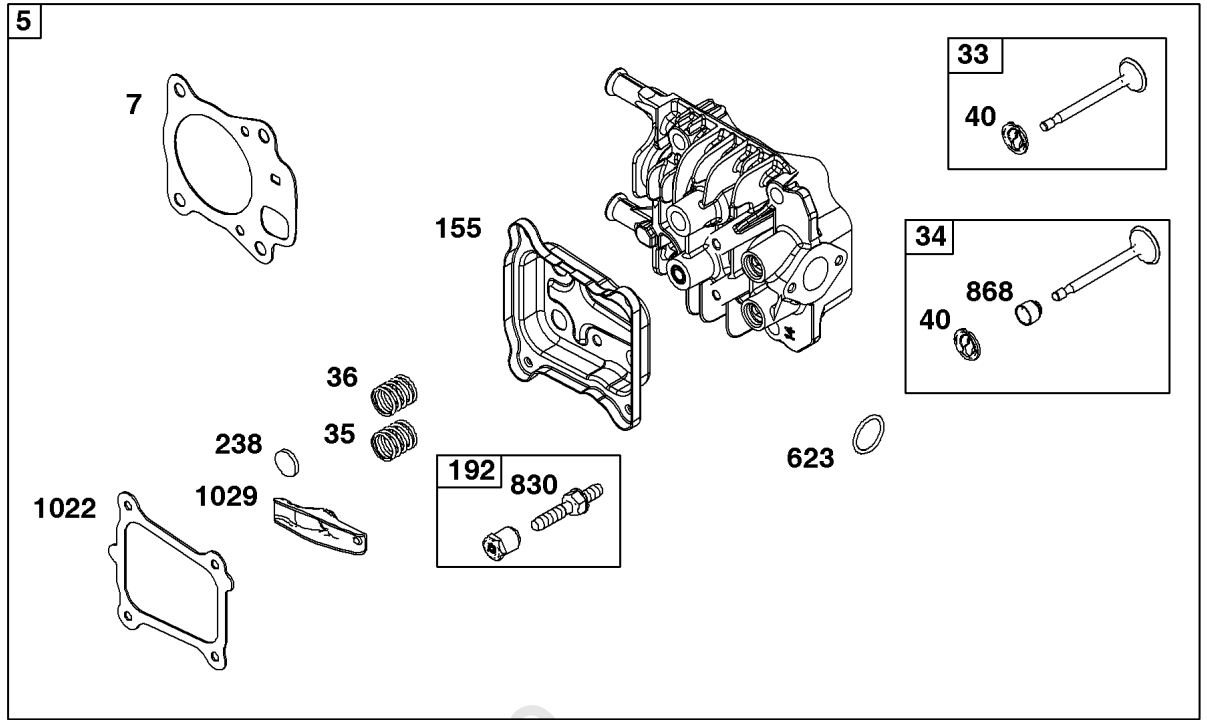

Not For Reproduction

Crankshaft Group

REF NO	PART NO	QTY	DESCRIPTION
16	597302	1	CRANKSHAFT
24	222698S	1	KEY, Flywheel
25	590404	1	PISTON ASSEMBLY -(Standard)
25	590405	1	PISTON ASSEMBLY -(.020 Oversize)
26	590402	1	SET, Ring -(Standard)
26	590403	2	SET, Ring -(.020 Oversize)
27	691588	1	LOCK, Piston Pin
28	298909	1	PIN. Piston
29	796470	1	ROD, Connecting
32	691664	1	SCREW -(Connecting Rod)(Short)
32A	695759	1	SCREW -(Connecting Rod)()
46	694039	1	CAMSHAFT
741	797521	1	GEAR, Timing

Not For
Reproduction

Cylinder Group

REF NO	PART NO	QTY	DESCRIPTION
1	595286	1	CYLINDER ASSEMBLY
3	299819S	1	SEAL, Oil -(Magneto Side)
7	-----	1	GASKET, Cylinder Head -(Part information located in Cylinder Head Group.)
12	-----	1	GASKET, Crankcase -(Part information located in Sump and Lubrication Group.)
20	-----	1	SEAL, Oil -(Part information located in Sump and Lubrication Group.)
358	597320	1	GASKET SET, Engine
404	690272	1	WASHER -(Governor Crank)
524	-----	1	SEAL, O-Ring -(Part information located in Sump and Lubrication Group.)
615	690340	1	RETAINER, Governor Shaft
616	84007235	1	CRANK, Governor
623	-----	1	SEAL, O-Ring -(Part information located in Carburetor Group.)
718	690959	2	PIN, Locating
725	597313	1	SHIELD, Heat
728	793480	2	SCREW -(Heat Shield)
842	-----	1	SEAL, O-Ring
868	-----	1	SEAL, Valve -(Part information located in Cylinder Head Group.)
1022	-----	1	GASKET, Rocker Cover -(Part information located in Cylinder Head Group.)
1263	697124	1	REED, Breather
1264	793453	1	SCREW -(Breather Reed)
1319	794467	1	LABEL, Warning
1319A	841997	1	LABEL, Warning