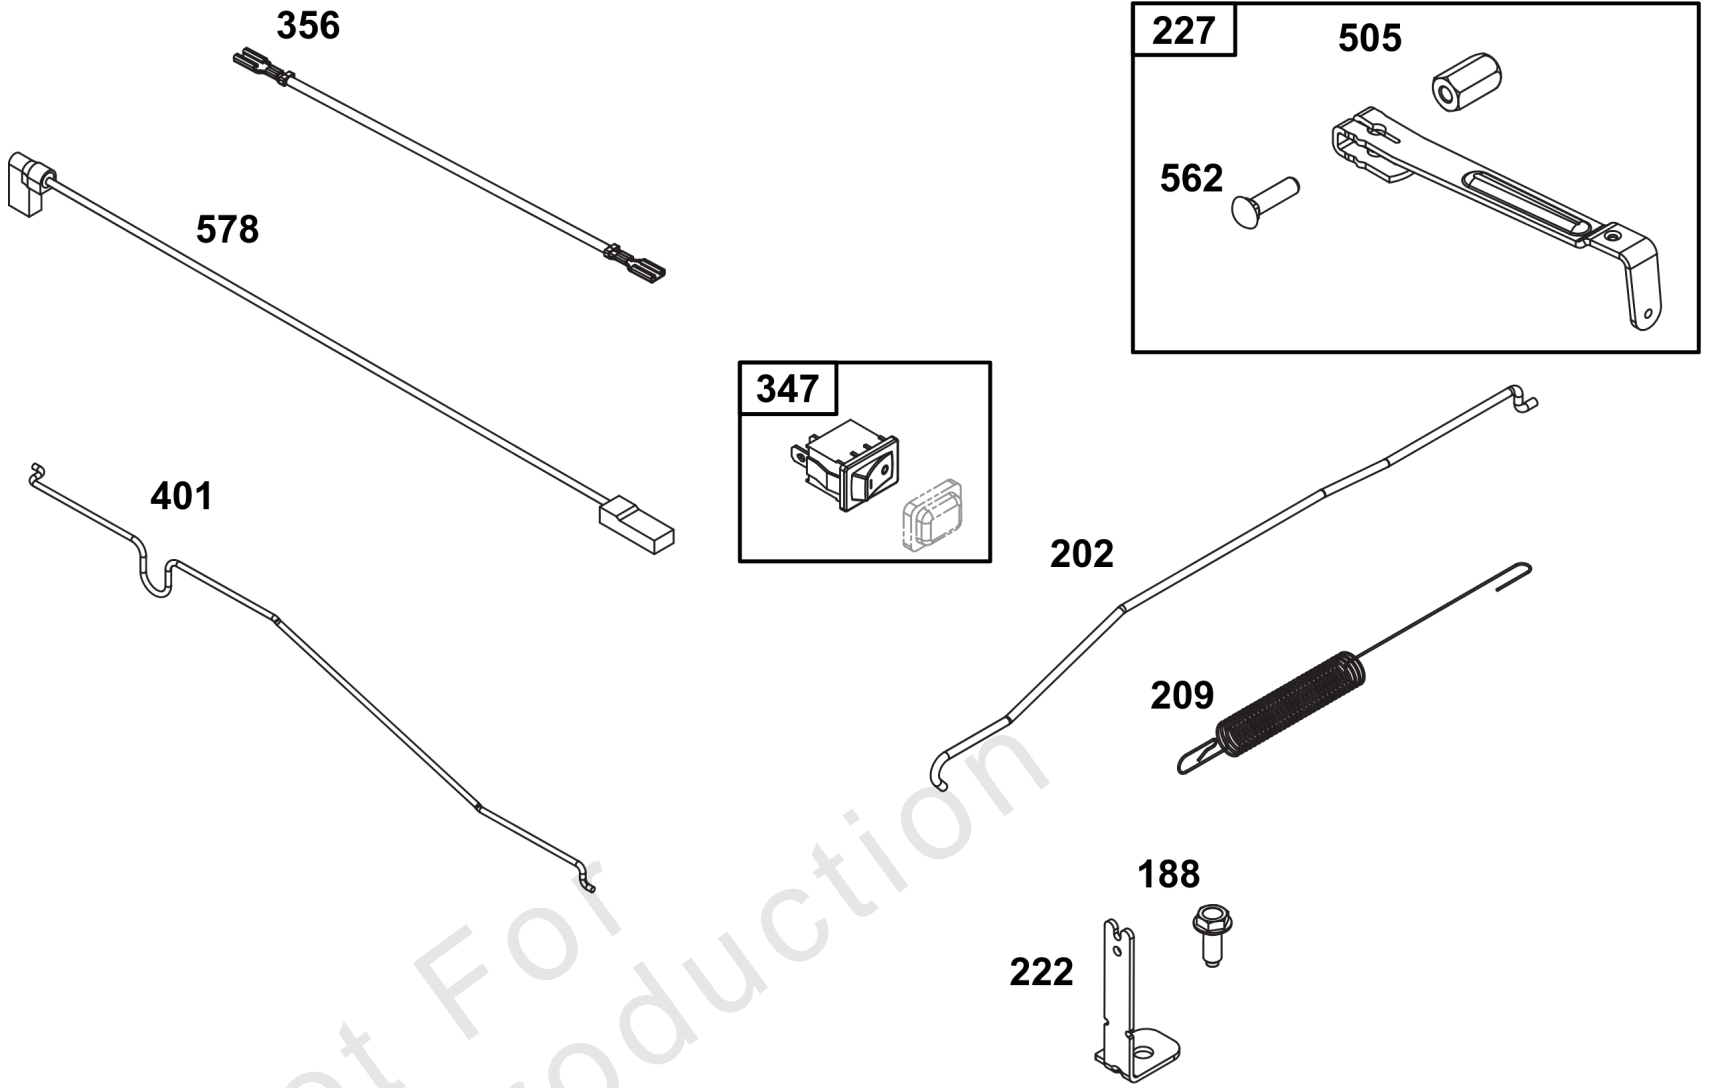

Not For
Reproduction

Not For
Reproduction

Blower Housing and Air Cleaner Group

REF NO	PART NO	QTY	DESCRIPTION
11	595283	1	TUBE, Breather
58	591108	1	ROPE, Starter
60	281434S	1	GRIP, Starter Rope
305	590586	3	SCREW -(Blower Housing)
411	793480	2	SCREW
535	595297	1	FILTER, Air Cleaner Foam
770	597279	1	BLOWER HOUSING/REWIND
875	597291	1	BASE, Air Cleaner
968	595294	1	COVER, Air Cleaner
971	590552	2	SCREW -(Air Cleaner Base to Carburetor/Throttle Body)
1036	-----	1	LABEL, Emissions -(Available from a Briggs & Stratton Authorized Dealer)

Not For Reproduction

Carburetor Group

REF NO	PART NO	QTY	DESCRIPTION
104	590558	1	PIN, Float Hinge
105	594581	1	VALVE, Float Needle
117	597304	1	JET, Main -(Standard)
118	597305	1	JET, Main -(High Altitude)
121	594636	1	KIT, Carburetor Overhaul
122	590549	1	SPACER, Carburetor
125	597306	1	CARBURETOR
133	591120	1	FLOAT, Carburetor
137	594633	1	GASKET, Float Bowl
163	799580	1	GASKET, Air Cleaner
217	590740	1	SPRING, Choke Return
493	593330	1	BRACKET, Mounting -(Crankcase Cover/Sump or Cylinder Assembly)
623	799581	1	SEAL, O-Ring -(Carburetor Spacer)
729	594752	1	CLIP, Wire
951	591104	1	LEVER, Choke
975	594632	1	BOWL, Float
1127	590554	2	SCREW -(Float Bowl to Carburetor Body)
1218	270344S	1	SEAL, O-Ring -(Carburetor)
1218A	697478	1	RETAINER, Seal
1238	590562	2	SCREW -(Carburetor Spacer)

Controls Group

REF NO	PART NO	QTY	DESCRIPTION
188	793480	1	SCREW -(Control Bracket)
202	597286	1	LINK, Mechanical Governor
209	597440	1	SPRING, Governor
222	596754	1	BRACKET, Control
227	595284	1	LEVER, Governor Control
347	592694	1	SWITCH, Rocker
356	-----	1	WIRE, Stop -(Part information located in Flywheel/Ignition/Starter Group.)
401	597287	1	LINK, Actuator
505	597312	1	NUT -(Governor Control Lever)
562	793514	1	BOLT -(Governor Control Lever)
578	597292	1	WIRE ASSEMBLY