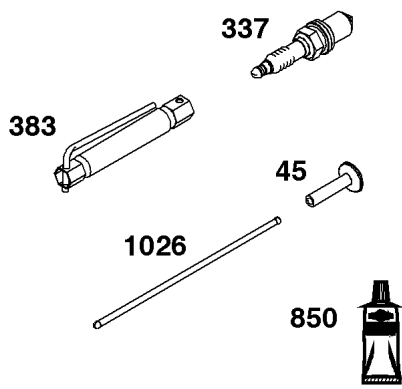

Not For Reproduction

Crankshaft Group

REF NO	PART NO	QTY	DESCRIPTION
16	597302	1	CRANKSHAFT
24	222698S	1	KEY, Flywheel
25	590404	1	PISTON ASSEMBLY -(Standard)
25	590405	1	PISTON ASSEMBLY -(.020 Oversize)
26	590402	1	SET, Ring -(Standard)
26	590403	2	SET, Ring -(.020 Oversize)
27	691588	1	LOCK, Piston Pin
28	298909	1	PIN. Piston
29	796470	1	ROD, Connecting
32	691664	1	SCREW -(Connecting Rod)(Short)
32A	695759	1	SCREW -(Connecting Rod)()
46	694039	1	CAMSHAFT
741	797521	1	GEAR, Timing

Not For
Reproduction

Cylinder Group

REF NO	PART NO	QTY	DESCRIPTION
1	595286	1	CYLINDER ASSEMBLY
3	299819S	1	SEAL, Oil -(Magneto Side)
7	-----	1	GASKET, Cylinder Head -(Part information located in Cylinder Head Group.)
12	-----	1	GASKET, Crankcase -(Part information located in Sump and Lubrication Group.)
20	-----	1	SEAL, Oil -(Part information located in Sump and Lubrication Group.)
358	597320	1	GASKET SET, Engine
404	690272	1	WASHER -(Governor Crank)
524	-----	1	SEAL, O-Ring -(Part information located in Sump and Lubrication Group.)
615	690340	1	RETAINER, Governor Shaft
616	84007235	1	CRANK, Governor
623	-----	1	SEAL, O-Ring -(Part information located in Carburetor Group.)
718	690959	2	PIN, Locating
725	597313	1	SHIELD, Heat
728	793480	2	SCREW -(Heat Shield)
842	-----	1	SEAL, O-Ring
868	-----	1	SEAL, Valve -(Part information located in Cylinder Head Group.)
1022	-----	1	GASKET, Rocker Cover -(Part information located in Cylinder Head Group.)
1263	697124	1	REED, Breather
1264	793453	1	SCREW -(Breather Reed)
1319	794467	1	LABEL, Warning
1319A	841997	1	LABEL, Warning