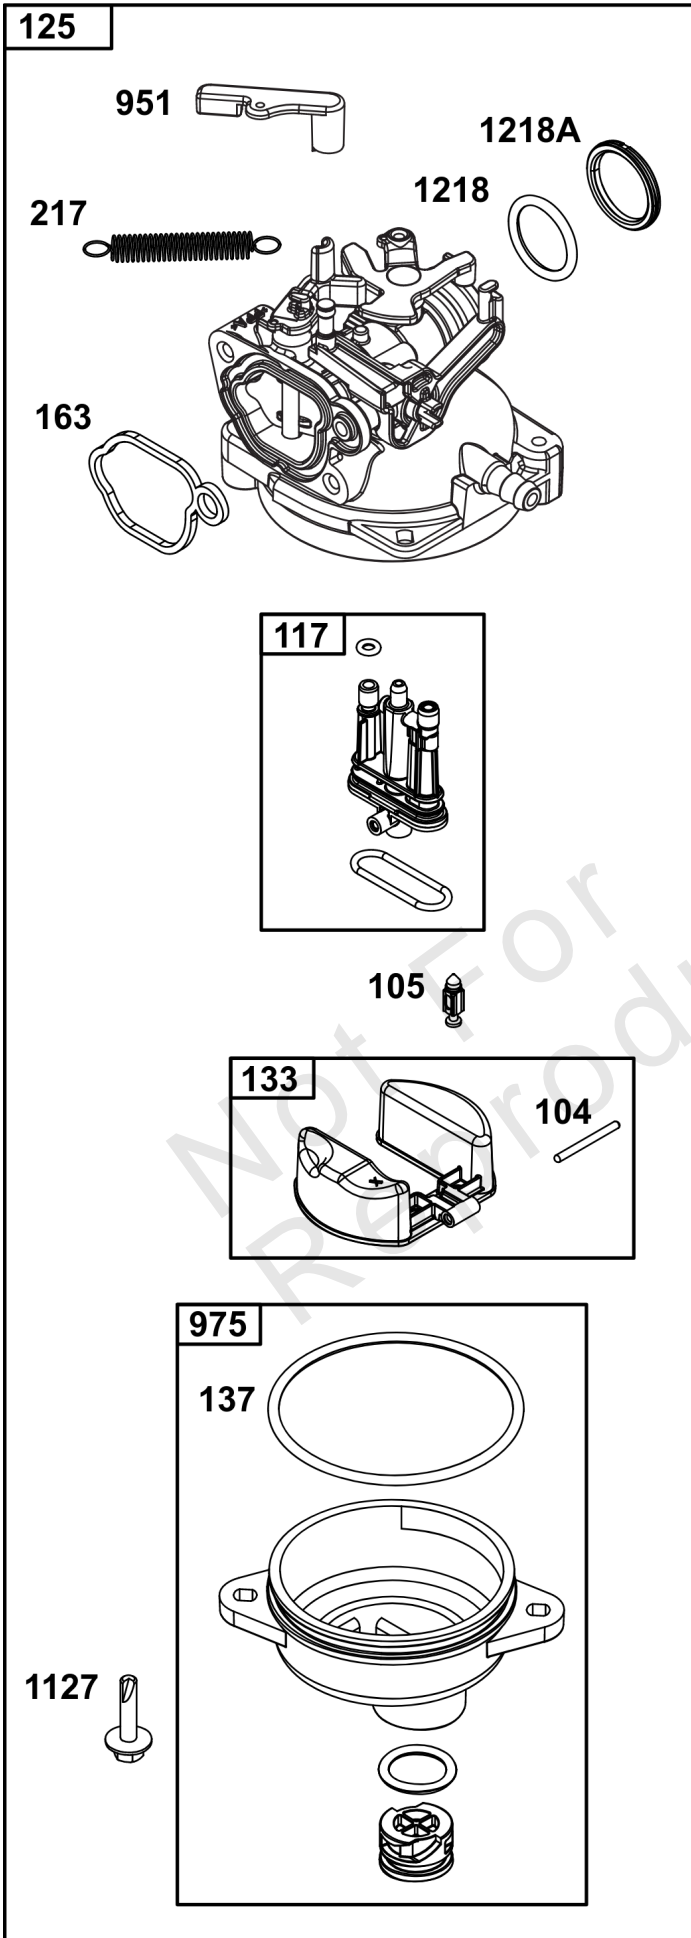

Not For Reproduction

Carburetor Group

REF NO	PART NO	QTY	DESCRIPTION
104	590558	1	PIN, Float Hinge
105	594581	1	VALVE, Float Needle
117	597304	1	JET, Main -(Standard)
118	597305	1	JET, Main -(High Altitude)
121	594636	1	KIT, Carburetor Overhaul
122	590549	1	SPACER, Carburetor
125	597306	1	CARBURETOR
133	591120	1	FLOAT, Carburetor
137	594633	1	GASKET, Float Bowl
163	799580	1	GASKET, Air Cleaner
217	590740	1	SPRING, Choke Return
493	593330	1	BRACKET, Mounting -(Crankcase Cover/Sump or Cylinder Assembly)
623	799581	1	SEAL, O-Ring -(Carburetor Spacer)
729	594752	1	CLIP, Wire
951	591104	1	LEVER, Choke
975	594632	1	BOWL, Float
1127	590554	2	SCREW -(Float Bowl to Carburetor Body)
1218	270344S	1	SEAL, O-Ring -(Carburetor)
1218A	697478	1	RETAINER, Seal
1238	590562	2	SCREW -(Carburetor Spacer)

Controls Group

REF NO	PART NO	QTY	DESCRIPTION
188	793480	1	SCREW -(Control Bracket)
202	597286	1	LINK, Mechanical Governor
209	597440	1	SPRING, Governor
222	596754	1	BRACKET, Control
227	595284	1	LEVER, Governor Control
347	592694	1	SWITCH, Rocker
356	-----	1	WIRE, Stop -(Part information located in Flywheel/Ignition/Starter Group.)
401	597287	1	LINK, Actuator
505	597312	1	NUT -(Governor Control Lever)
562	793514	1	BOLT -(Governor Control Lever)
578	597292	1	WIRE ASSEMBLY

Not For Reproduction

Crankshaft Group

REF NO	PART NO	QTY	DESCRIPTION
16	597302	1	CRANKSHAFT
24	222698S	1	KEY, Flywheel
25	590404	1	PISTON ASSEMBLY -(Standard)
25	590405	1	PISTON ASSEMBLY -(.020 Oversize)
26	590402	1	SET, Ring -(Standard)
26	590403	2	SET, Ring -(.020 Oversize)
27	691588	1	LOCK, Piston Pin
28	298909	1	PIN. Piston
29	796470	1	ROD, Connecting
32	691664	1	SCREW -(Connecting Rod)(Short)
32A	695759	1	SCREW -(Connecting Rod)()
46	694039	1	CAMSHAFT
741	797521	1	GEAR, Timing